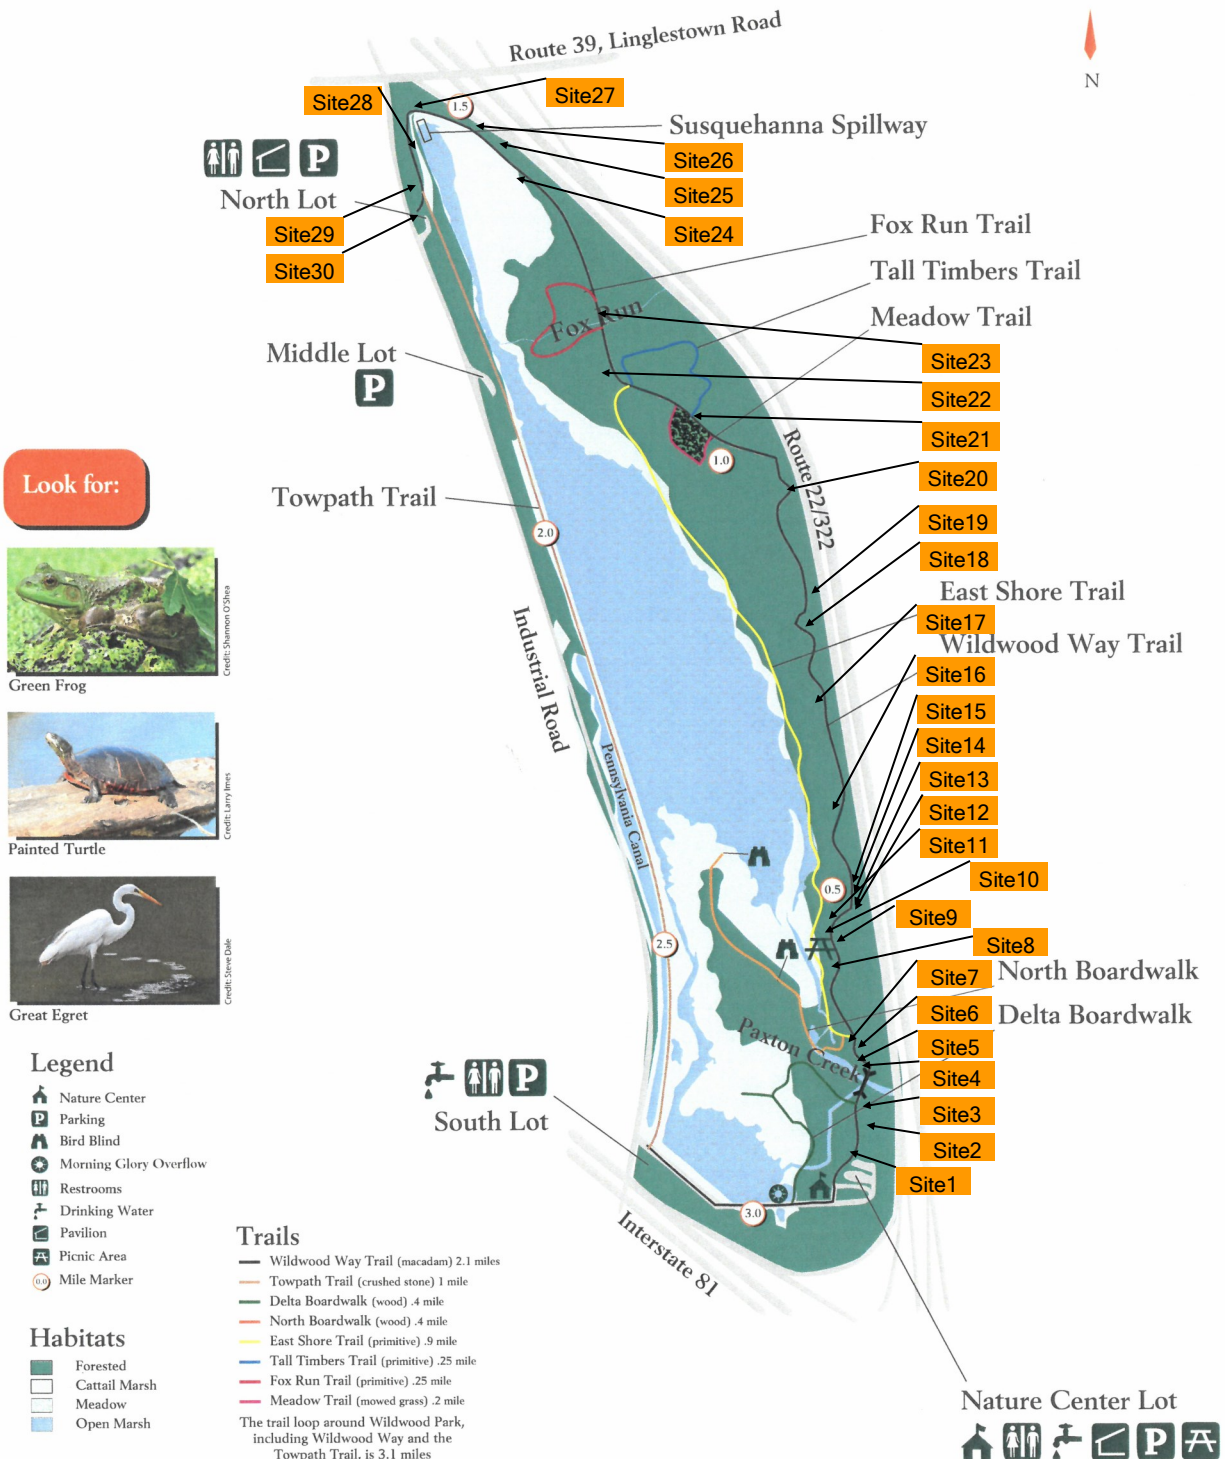

Wildwood Park Map

Look for:

- Legend**
- Nature Center
 - Parking
 - Bird Blind
 - Morning Glory Overflow
 - Restrooms
 - Drinking Water
 - Pavilion
 - Picnic Area
 - Mile Marker

- Habitats**
- Forested
 - Cattail Marsh
 - Meadow
 - Open Marsh

- Trails**
- Wildwood Way Trail (macadam) 2.1 miles
 - Towpath Trail (crushed stone) 1 mile
 - Delta Boardwalk (wood) .4 mile
 - North Boardwalk (wood) .4 mile
 - East Shore Trail (primitive) .9 mile
 - Tall Timbers Trail (primitive) .25 mile
 - Fox Run Trail (primitive) .25 mile
 - Meadow Trail (mowed grass) .2 mile
- The trail loop around Wildwood Park, including Wildwood Way and the Towpath Trail, is 3.1 miles

Wildwood Park
100 Wildwood Way
Harrisburg, PA 17110

Nature Center Lot